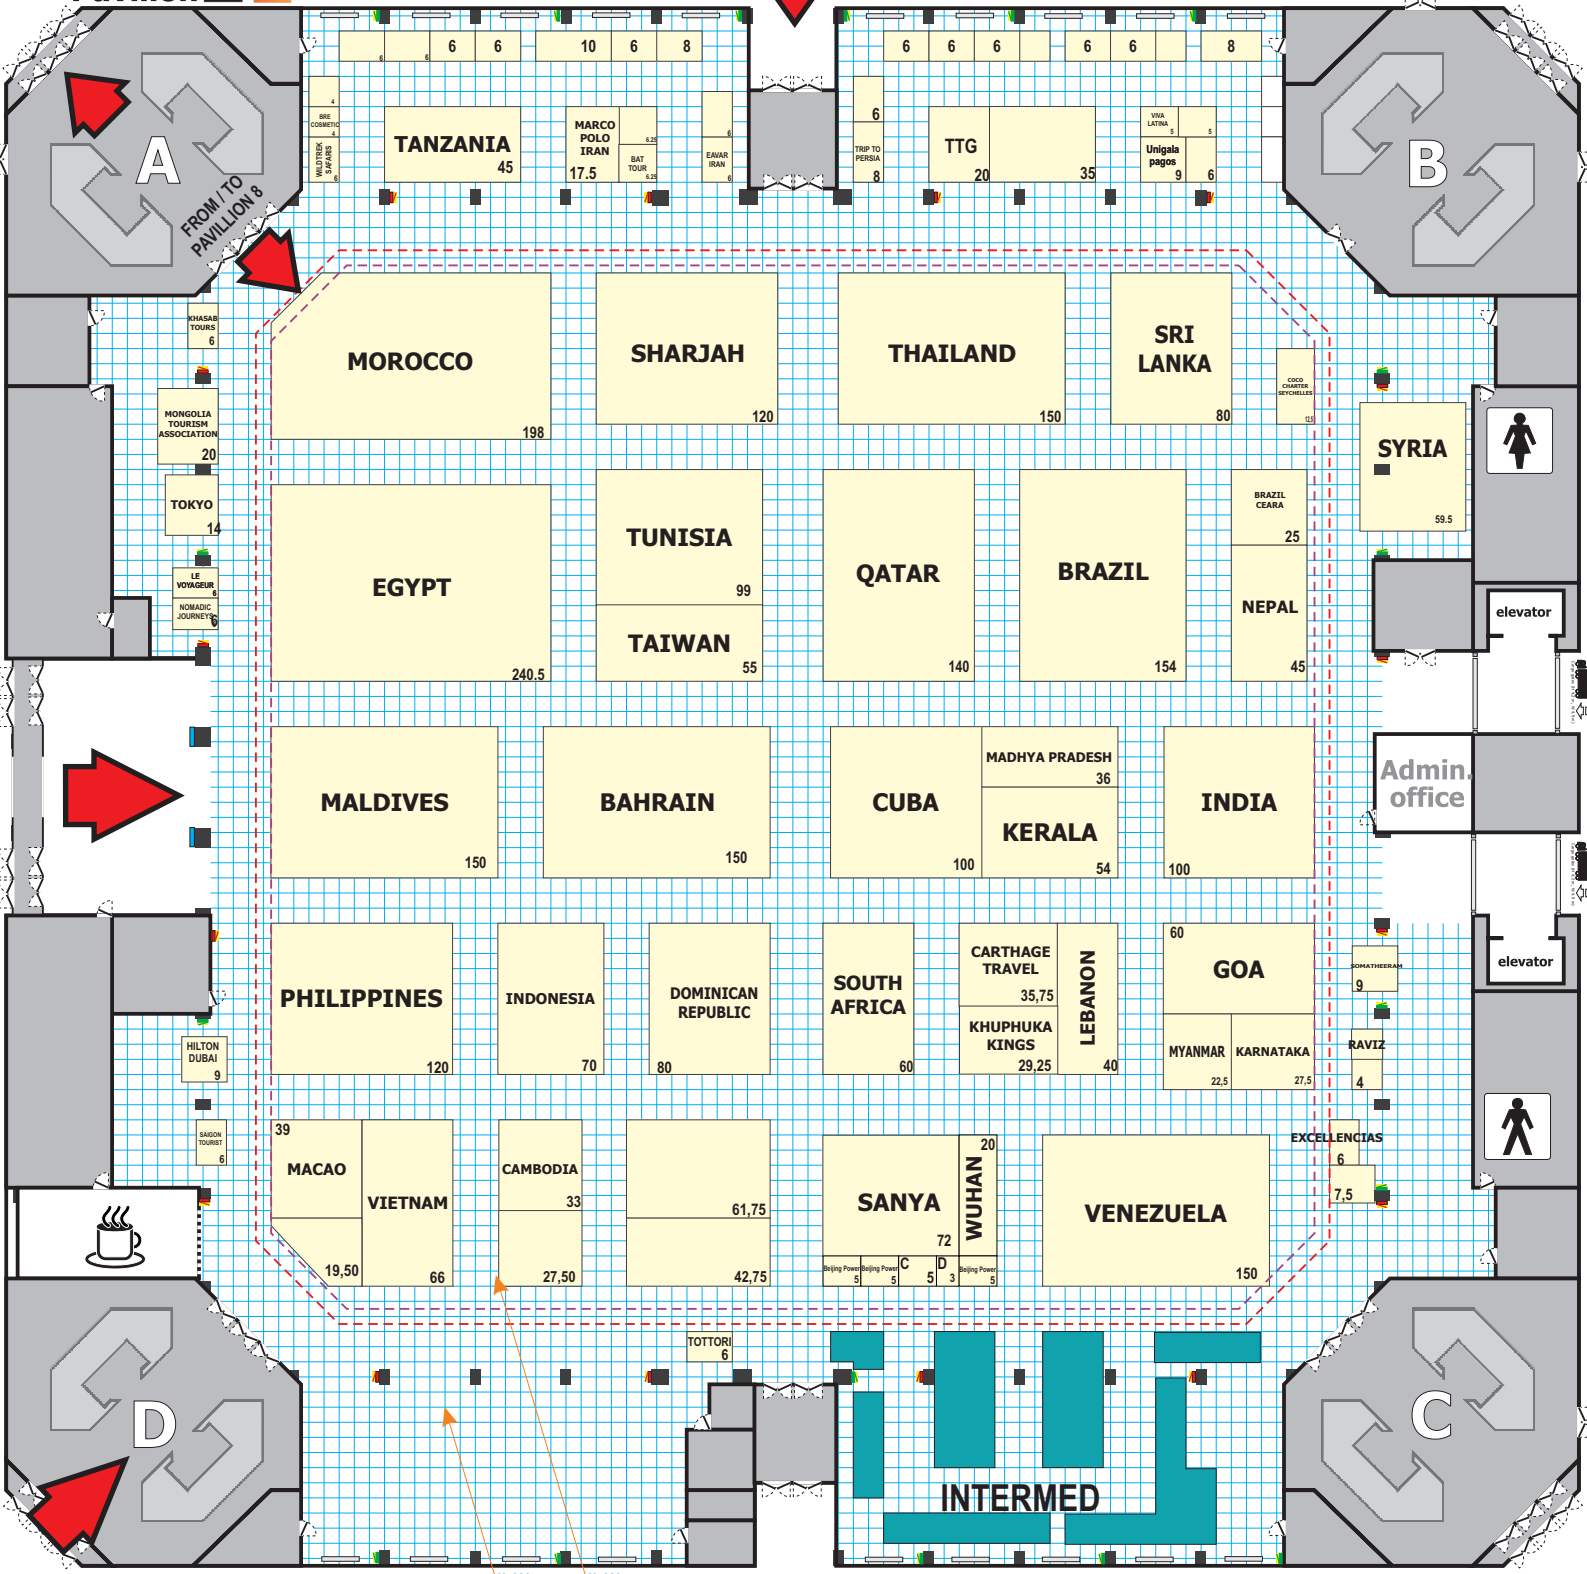

# Pavilion 1

12-14 March 2019  
Moscow, Expocentre

Pavilion 1 LTE

H=330 cm H=960 cm

The organisers reserve the right to change the floor plan

**SOUTH ENTRANCE  
RIVERSIDE**

Ceiling Heights	
Maximum	960cm
Minimum	330cm (under balcony)
Floor Loading	
Maximum	3000kg/m <sup>2</sup>

	Fire point (box on the wall)
	Electrical supply (box on the wall)
	Communication point
	Electrical supply (wall socket)
	Electrical supply (hatch in the floor, 0.73 x 0.63m)
	Water supply (hatch in the floor, 0.73 x 0.63m)
	Water drainage (hatch in the floor)
	Pillars
	Balcony, ceiling height